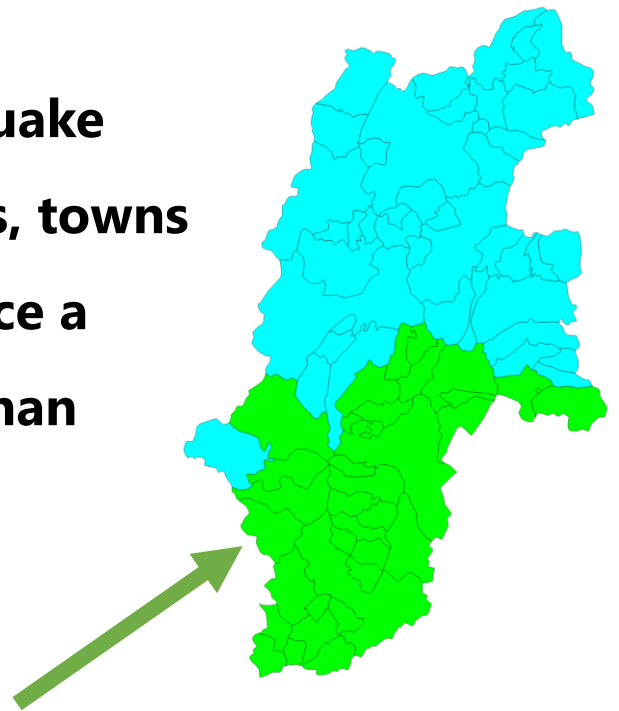

# To Our Foreign Residents

- **A Nankai Trough megaquake warning** was issued.
- Please be aware of the possibility of a large earthquake over the next week.
- Make sure you're ready to evacuate at any time in the event of an earthquake.
- ⇒ Things to prepare  
(17 languages are available)

- If a Nankai Trough earthquake occurs, the following cities, towns and villages may experience a seismic intensity greater than lower 6.

Area	Cities/towns/villages
Saku	Kawakami Village, Minamimaki Village
Suwa	Okaya City, Suwa City, Chino City, Shimosuwa Town, Fujimi Town, Hara Village
Kamiina	Ina City, Komagane City, Tatsuno Town, Minowa Town, Iijima Town, Minamiminowa Village, Nakagawa Village, Miyada Village
Shimoina	Iida City, Matsukawa Town, Takamori Town, Anan Town, Achi Village, Hiraya Village, Neba Village, Shimojo Village, Urugi Village, Tenryu Village, Yasuoka Village, Takagi Village, Toyooka Village, Oshika Village
Kiso	Kiso Town, Agematsu Town, Nagiso Town, Okuwa Village